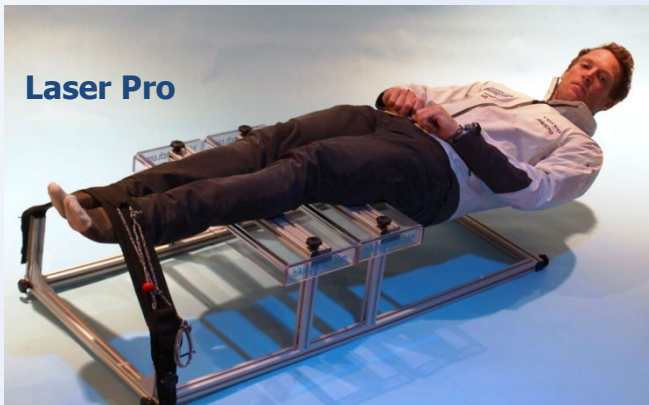

- AUS
- CAN
- GBR
- NZ
- OMA
- POL
- SIN
- SUI
- USA

Top sailors choose Hikingbench™

Just 10 minutes a day on the Hikingbench™ is the easy way to strengthen your hiking and abdominal core muscles

Laser Pro

Developed for the Laser with Beijing 2008 Olympic gold medallist Paul Goodison

Elite OK

Developed for the International OK and demonstrated by 2012 National champion Lee Child

Classic w

Popular with Elliot, Solo & Topper plus many other dinghies

Classic N

Ideal for Moth, 29er, RS500, Supernova & Optimist etc.

Elite

Designed for the Finn; suitable for RS400, Merlin Rocket & many others

Order from our online store for delivery direct to your door
www.hikingbench.com
 Tel. 01206 382247